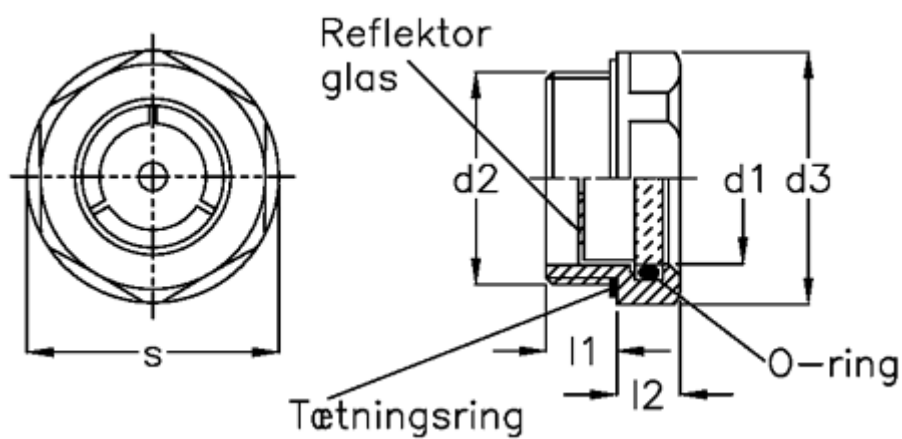

# Data Sheet

Article number: 20903558A

Description: E+G Oil level sight glass (high temp.)  
GN 743.1-14-M20x1,5-A

## Measures

d1	= 14
d2	= M20x1,5
d3	= 26
l1	= 8.5
l2	= 7.5
Max pressure	= 25 Bar
s	= 23